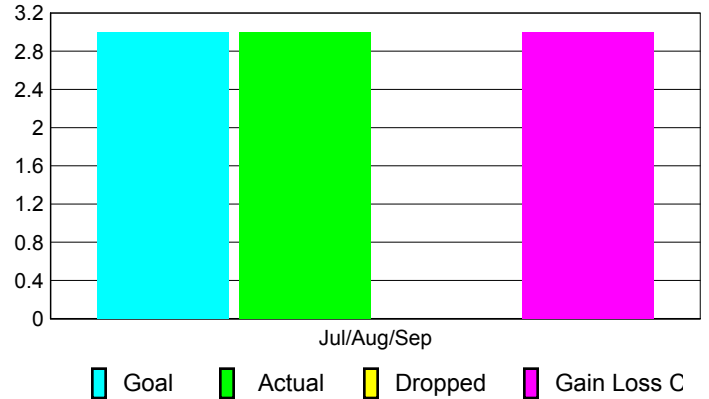

Membership Results 2010-2011

Goal, New, Dropped, Gain/Loss

Comparison of Membership Gain/Loss

Current Year Compared to the Previous Year