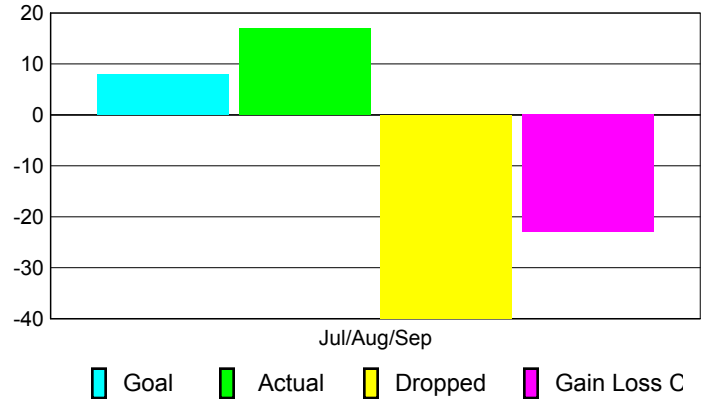

Membership Results 2010-2011

Goal, New, Dropped, Gain/Loss